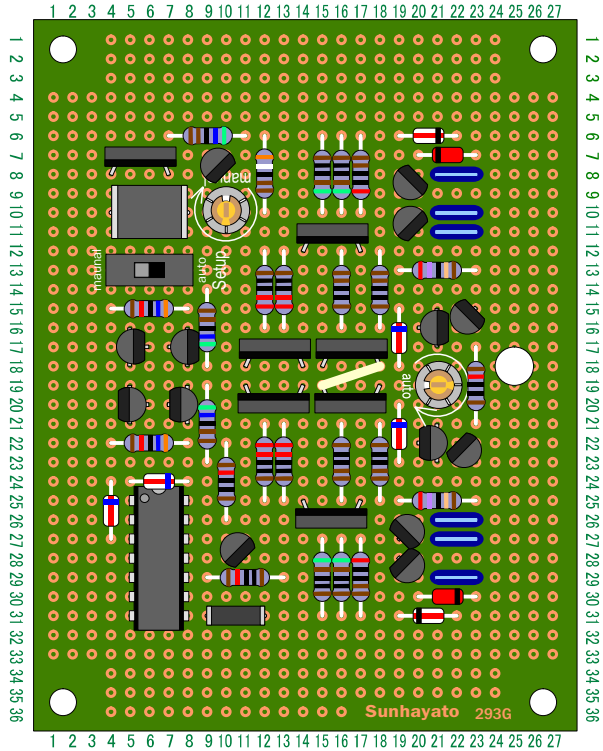

# 2SJ554/2SK2955 POWER AMPLIFIER ABC board

Top view

Bottom view