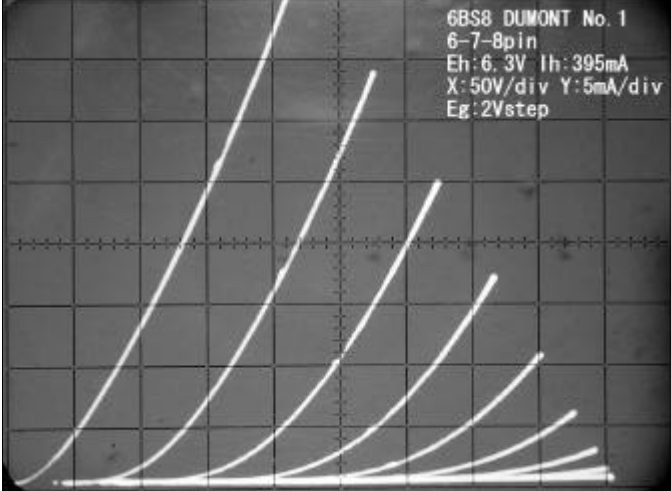

6BS8 DUMONT No.1 1-2-3pin

Date 2003/3/9

| | | |
|-----|-----|--------|
| X | 50 | V/DIV |
| Y | 5 | mA/DIV |
| Eg1 | 2 | Vstep |
| Eh | 6.3 | V |
| Ih | 395 | mA |

1-2-3pin

6BS8 DUMONT No.1 6-7-8pin

Date 2003/3/9

| | | |
|-----|-----|--------|
| X | 50 | V/DIV |
| Y | 5 | mA/DIV |
| Eg1 | 2 | Vstep |
| Eh | 6.3 | V |
| Ih | 395 | mA |

6-7-8pin