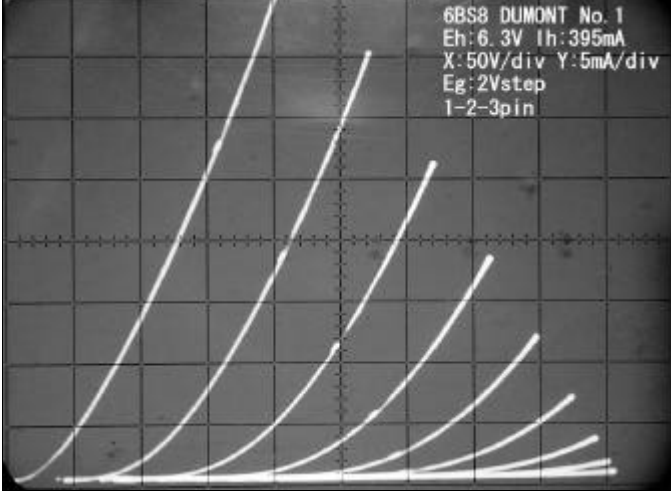

6BS8 DUMONT No.1 1-2-3pin

Date 2003/3/9

| | | |
|-----|-----|--------|
| X | 50 | V/DIV |
| Y | 5 | mA/DIV |
| Eg1 | 2 | Vstep |
| Eh | 6.3 | V |
| Ih | 395 | mA |

1-2-3pin

6BS8 DUMONT No.1 6-7-8pin

Date 2003/3/9

| | | |
|-----|-----|--------|
| X | 50 | V/DIV |
| Y | 5 | mA/DIV |
| Eg1 | 2 | Vstep |
| Eh | 6.3 | V |
| Ih | 395 | mA |

6-7-8pin